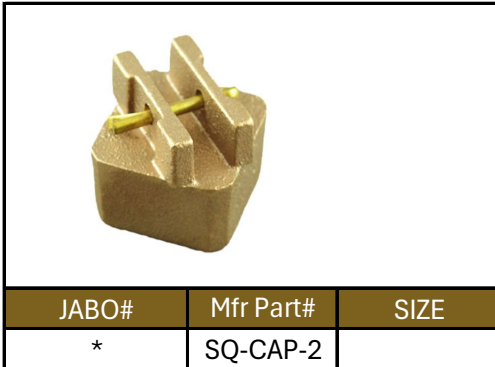

SERVICE LINE FITTINGS

81NL NUT ASSEMBLIES & ACCESSORIES
GASKETS INCLUDED IF A GASKET IS REQUIRED

ACCESSORIES

2" SQUARE OPERATING NUT