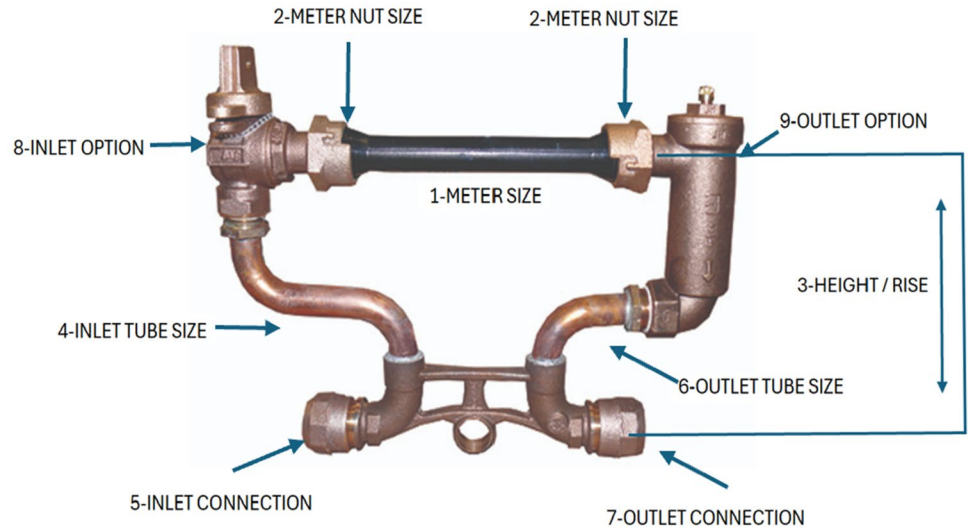

METER SETTERS

HOW TO BUILD A NON STOCK SETTER

FOLLOW OUR EASY 10 STEP PROCESS TO ORDER YOUR CUSTOM SETTER

PICK ONE FROM EACH COLUMN BELOW

1	2	3	4	5	6	7	8	9
TYPE OF SETTER	**METER	METER NUT	*HEIGHT	INLET TUBE	INLET	OUTLET TUBE	OUTLET	INLET
	SIZE	SIZE	RISE	SIZE	CONNECTION	SIZE	CONNECTION	OPTION
PICK ONE	PICK ONE	PICK ONE	PICK ONE	PICK ONE	PICK ONE	PICK ONE	PICK ONE	PICK ONE
SEE TYPE OF SETTER	5/8" X 1/2"	1/2"	7"	3/4"	CTS COMPRESS	3/4"	CTS COMPRESS	ANGLE PLUG
	5/8" X 3/4"	3/4"	9"	1"	*CAMPACK	1"	*CAMPACK	R/PORT BALL
	3/4"	1"	10"	1-1/2"	*CB	1-1/2"	*CB COMPRESS	BALL
	1"	1-1/2"	12"	2"	*GRIP JOINT	2"	*GRIP JOINT	FULL PORT-BALL
	1-1/2"	2"	15"		DUAL PURPOSE		DUAL PURPOSE	
	2"		18"		PEP (SIDR 7)		PEP (SIDR 7)	
	*5/8 Meter Size has two different meter nut options 1/2" & 3/4" (Thread Size). All other meters sizes will have the same nut size				PVC (IPS)		PVC (IPS)	
					METER THREAD		METER THREAD	
					FIP		FIP	
					COPPER FLARE		COPPER FLARE	
					MIP		MIP	
					METER FLANGE		METER FLANGE	
					HAYSITE		HAYSITE	
C903					C903			
*Std starting height on 1" setters is 10"								
*Std starting height on 1-1/2" & 2" is 12"								

**METER SIZE- 5/8" METER COME IN TWO DIFFERENT SIZES (1st number is the meter and 2nd is the thread size)

1. Straight 5/8" which has 1/2" threads coming from the meter. (aka: (1.) Straight 5/8", (2.) 5/8" x 1/2", (3.) 1/2")
2. 5/8" x 3/4" is a 5/8" meter with 3/4" threads coming from the meter