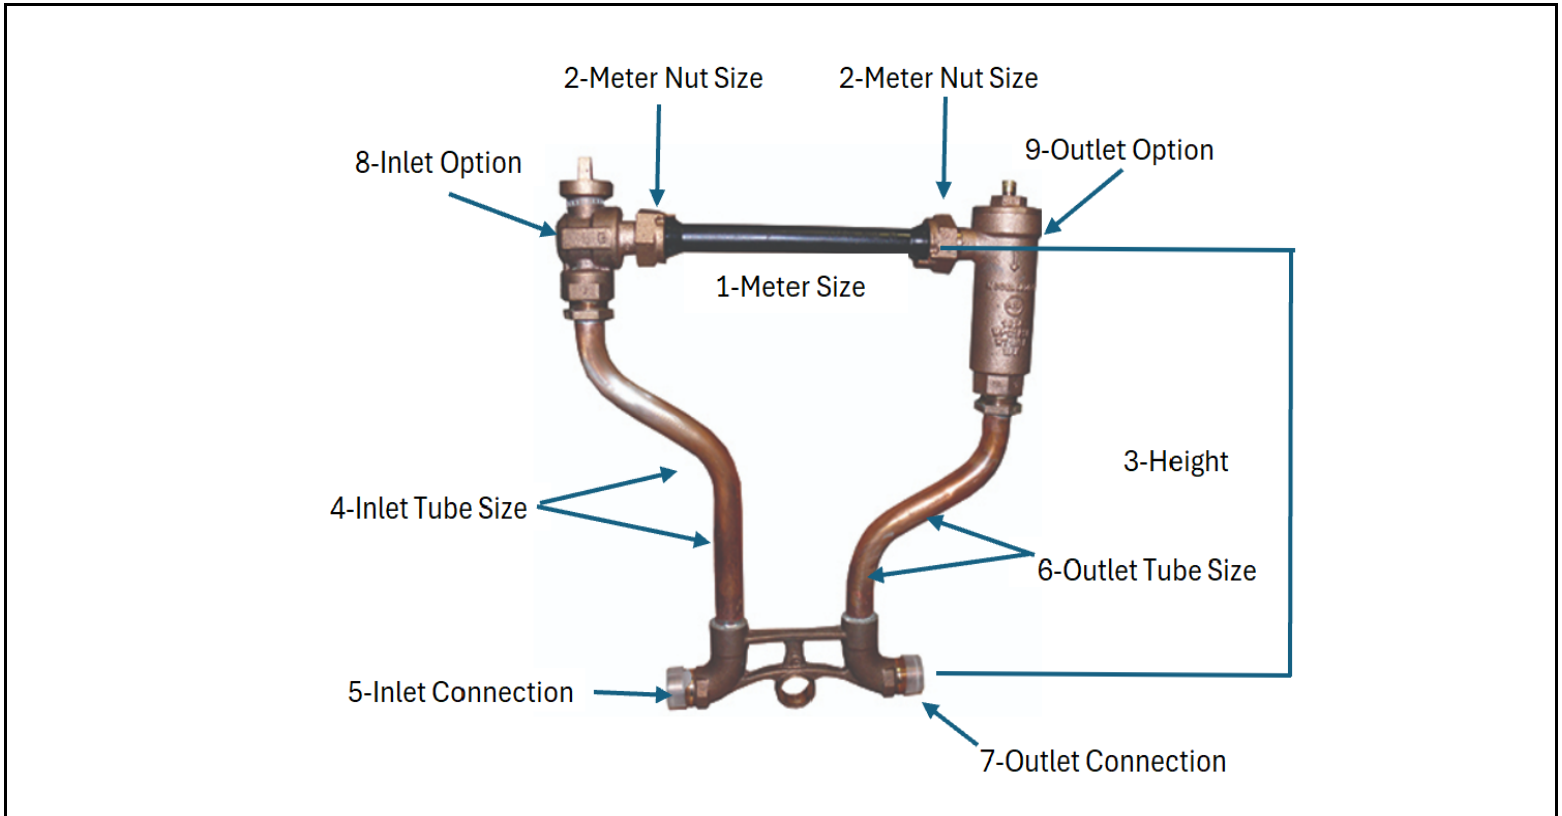

METER SETTERS

STOCK RESETTERS

	1	2	3	4	5	6	7	8	9	10
JABO #	METER	METER NUT	HEIGH T	INLET TUBE	INLET	OUTLET TUBE	OUTLET	INLET	OUTLET	BY-PASS
	SIZE	SIZE	RISE	SIZE	CONNECTION	SIZE	CONNECTION	OPTION	OPTION	OPTION 1-1/2" / 2"
031-21108	5/8"	3/4"	9"	3/4"	Meter Thread	3/4"	Meter Thread	R/Port	Cartridge DC	No
031-21172	5/8"	3/4"	12"	3/4"	Meter Thread	3/4"	Meter Thread	R/Port	Cartridge DC	No
031-40350	5/8"	1/2"	7"	3/4"	Meter Thread	3/4"	Meter Thread	R/Port	Cartridge DC	No
031-40360	5/8"	3/4"	7"	3/4"	Meter Thread	3/4"	Meter Thread	R/Port	Cartridge DC	No
031-40370	1"	1"	12"	1"	Meter Thread	1"	Meter Thread	R/Port	Cartridge DC	No

Other Setters available upon request. Call your Jabo CSR today for more details.

Follow our easy 10 step process to build your own setter