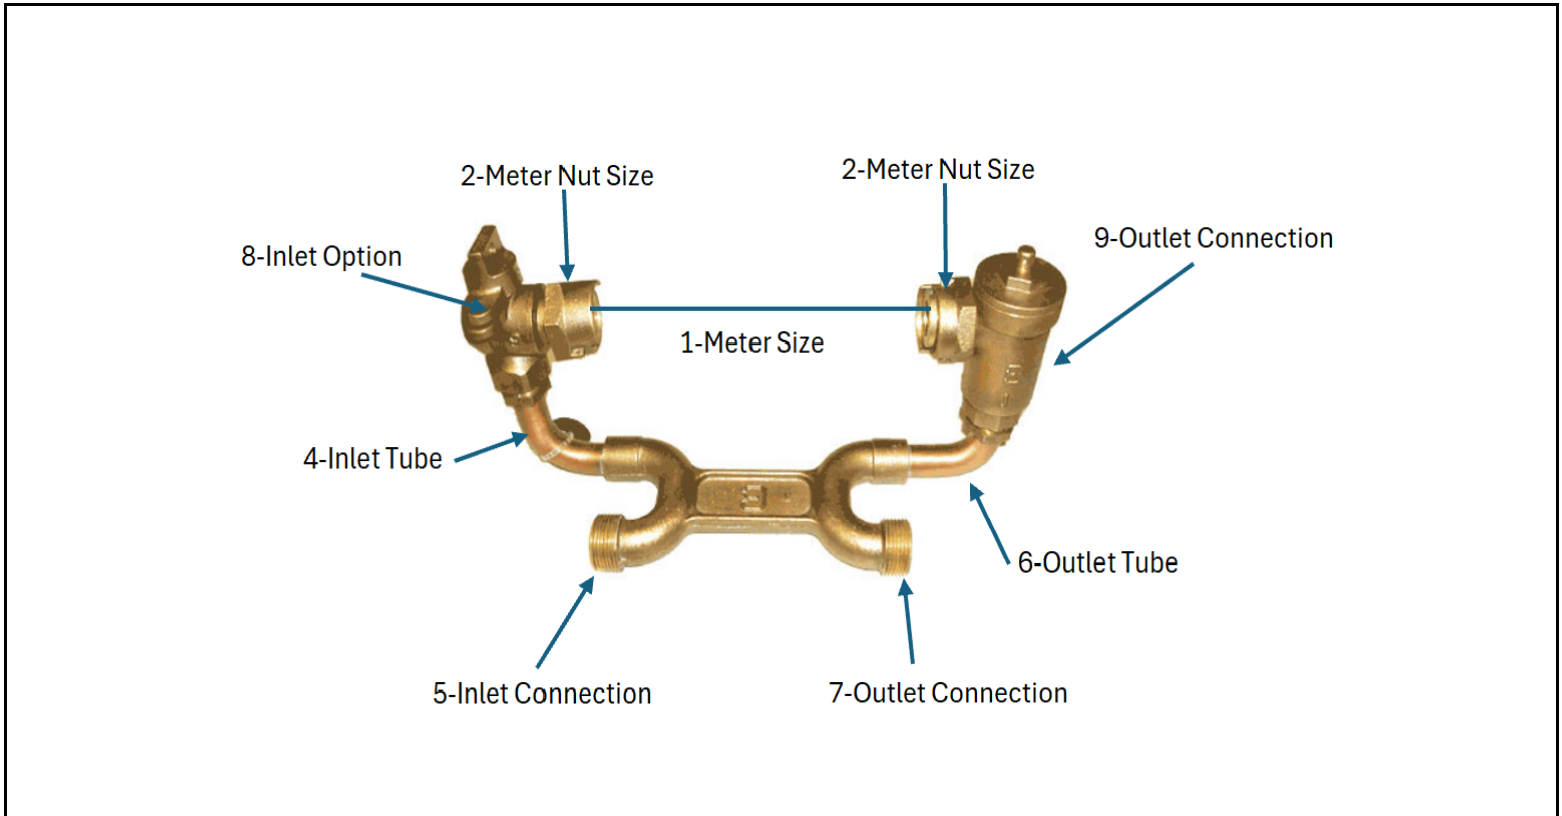

METER SETTERS

STOCK LOW RISE METER SETTERS

	1	2	3	4	5	6	7	8	9	10
JABO #	METER	METER NUT	*HEIGHT	INLET TUBE	INLET	OUTLET TUBE	OUTLET	INLET	OUTLET	BY-PASS
	SIZE	SIZE	RISE	SIZE	CONNECTION	SIZE	CONNECTION	OPTION	OPTION	OPTION 1-1/2 / 2"
031-40102	5/8"	1/2"	*4"	3/4"	Meter Thread	3/4"	Meter Thread	R/Port Ball	No Valve	No
031-40600	5/8"	3/4"	*4"	3/4"	Meter Thread	3/4"	Meter Thread	R/Port Ball	No Valve	No

*STANDARD HEIGHT 4" FOR METERS BELOW 1" AND 6" FOR METERS 1" AND ABOVE

Other Setters available upon request. Call your Jabo CSR today for more details.

Follow our easy 10 step process to build your own setter