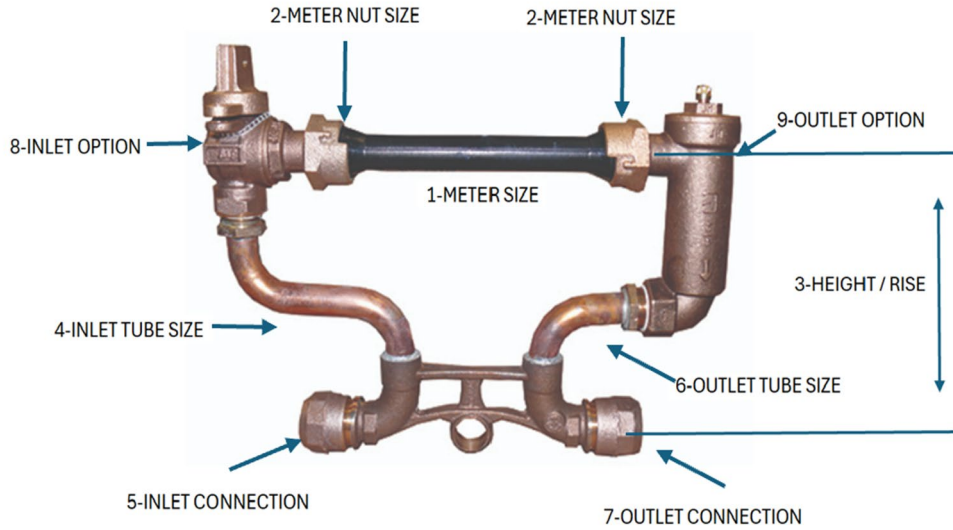

METER SETTERS

STOCK HORIZONTAL INLET & OUTLET SETTERS

	1	2	3	4	5	6	7	8	9	10
TYPE OF SETTER	**METER	METER NUT	*HEIGHT	INLET TUBE	INLET	OUTLET TUBE	OUTLET	INLET	OUTLET	BY-PASS
	SIZE	SIZE	RISE	SIZE	CONNECTION	SIZE	CONNECTION	OPTION	OPTION	OPTION
*031-40201	5/8"	1/2"	12"	3/4"	MIP	3/4"	MIP	R/Port Ball	Cartridge DC	No
031-40306	5/8"	3/4"	15"	3/4"	CAMPACK	3/4"	CAMPACK	R/Port Ball	Cartridge DC	No
031-40310	5/8"	1/2"	7"	3/4"	CAMPACK	3/4"	CAMPACK	R/Port Ball	Cartridge DC	No
031-40311	5/8"	1/2"	7"	3/4"	CAMPACK	3/4"	CAMPACK	R/Port Ball	Cascade DC	No
031-40320	5/8"	3/4"	7"	3/4"	CAMPACK	3/4"	CAMPACK	R/Port Ball	Cartridge DC	No
031-40321	5/8"	3/4"	7"	3/4"	CAMPACK	3/4"	CAMPACK	R/Port Ball	Cascade DC	No
031-40330	3/4"	3/4"	7"	3/4"	CAMPACK	3/4"	CAMPACK	R/Port Ball	Cartridge DC	No
031-40340	1"	1"	12"	1"	CAMPACK	1"	CAMPACK	R/Port Ball	Cartridge DC	No
031-40400	5/8"	3/4"	7"	3/4"	CB	3/4"	CB	R/Port Ball	Single Check	No
031-40412	5/8"	1/2"	7"	3/4"	CAMPACK	3/4"	CAMPACK	R/Port Ball	Single Check	No
031-40413	5/8"	3/4"	7"	3/4"	CAMPACK	3/4"	CAMPACK	R/Port Ball	Single Check	No
031-40415	5/8"	3/4"	12"	3/4"	CAMPACK	3/4"	CAMPACK	R/Port Ball	Single Check	No
031-40450	5/8"	3/4"	12"	3/4"	GRIP JOINT	3/4"	GRIP JOINT	R/Port Ball	Single Check	No
031-40490	1-1/2"	1-1/2"	15"	1-1/2"	FIP	1-1/2"	FIP	R/Port Ball	Cartridge DC	1" Low
031-40500	2"	2"	15"	2"	FIP	2"	FIP	R/Port Ball	Cartridge DC	1" Low

*031-40201 WOULD REQUIRE AN ADAPTER TO GO FROM MIP TO COMPRESSION

Other Setters available upon request. Call your Jabo CSR today for more details.

Follow our easy 10 step process to build your own setter