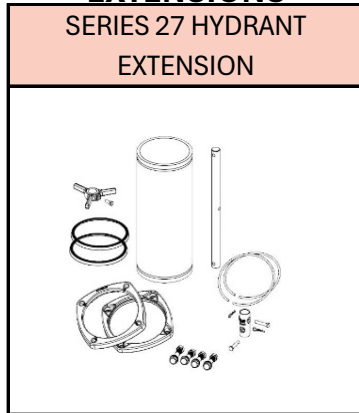

PICTURE INDEX

PICTURE INDEX

HYDRANT ACCESSORIES

SEAT WRENCH	AVK	AVK	AVK
	HYDRANT EXTENSION	HYDRANT REPAIR KIT	TAMPER GUARD
			
Page 5	Page 5	Page 5	Page 5

HYDRANT WRENCH	HYDRANT GREASE	AVK	AVK
ADJUSTABLE		HYDRANT MAIN VALVE	STORZ CAP
	PHOTO NOT AVAILABLE		
Page 5	Page 5	Page 5	Page 6

SPANNER WRENCH	T HANDLE WRENCH	STEM EXTENSION	SQUARE NUT
PHOTO NOT AVAILABLE			
Page 6	Page 6	Page 6	Page 6

HAND WHEEL	
	
Page 6	

AVK SEAT WRENCH

JABO PART#	SIZE
135-30110	NA

HYDRANT EXTENSIONS

JABO PART#	SIZE
135-30117	6"
135-30120	12"
135-30124	18"
135-30130	24"

HYDRANT REPAIR KIT

JABO PART#	SIZE
135-30150	KIT
COMPLETE KIT	

TAMPER GUARD

JABO PART#	SIZE
*	W/O LOCK
135-30200	W/LOCK
ADDITIONAL SIZES AVAIL UPON REQUEST	

HYDRANT WRECH

JABO PART#	SIZE
980-00800	15"

HYDRANT GREASE

JABO PART#	SIZE
135-30300	CARTRIDGE

MAIN VALVE

JABO PART#	SIZE
135-30400	KIT

HYDRANT ACCESSORIES

STORZ CAP

SPANNER WRENCH

T-HANDLE WRENCH

STEM EXTENSION