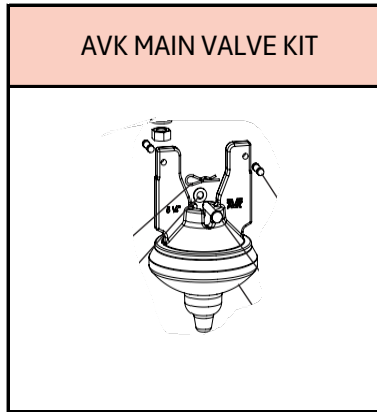

HYDRANT REPAIR KIT

JABO PART#	SIZE
135-30150	KIT
COMPLETE KIT	

TAMPER GUARD

JABO PART#	SIZE
*	W/O LOCK
135-30200	W/LOCK
ADDITIONAL SIZES AVAIL UPON REQUEST	

HYDRANT WRECH

JABO PART#	SIZE
980-00800	15"

HYDRANT GREASE

JABO PART#	SIZE
135-30300	CARTRIDGE

MAIN VALVE

JABO PART#	SIZE
135-30400	KIT

HYDRANT ACCESSORIES

STORZ CAP

SPANNER WRENCH

T-HANDLE WRENCH

STEM EXTENSION

CAP STORZ ADAPTERS	
	
JABO PART#	SIZE
135-31000	5" x 4.5" NH

SPANNER WRENCH	
NO PICTURE AVAILABLE	
JABO PART#	SIZE
135-31010	

T-HANDLE WRENCH	
	
JABO PART#	SIZE
980-01600	6' X 2" NUT DRIVER

STEM EXTENSION	
	
JABO PART#	SIZE
980-01700	EXTENSION TOP NUT
980-01705	BOTTOM COUPLING
Jabo Supply can fabricate Stem Extension to meet your desired length	